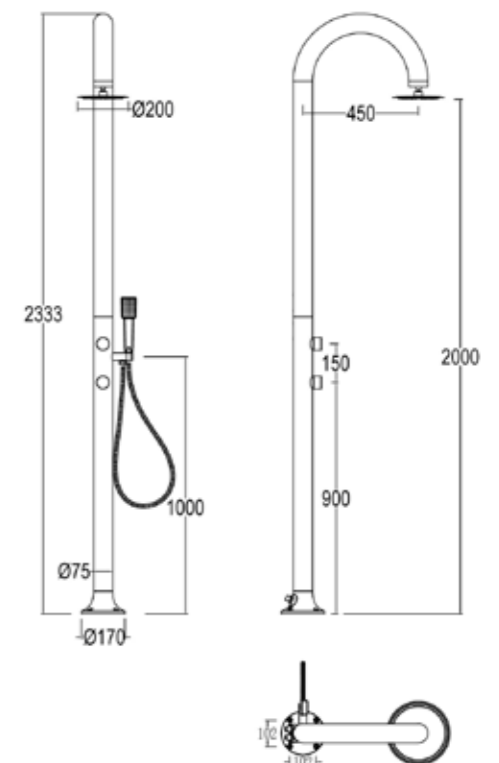

**LUNA-ALU-D-GRIGIA**

8025431152878

**MATERIALE ALLUMINIO**  
**MATERIAL ALUMINUM****UGELLI ANTICALCARE**  
**ANTISCALE NOZZLES****PESO 8 KG**  
**WEIGHT 8 KG****INCLUDE UNA SACCA**  
**DI PROTEZIONE**  
**INCLUDES A PROTEC**  
**TION BAG****ESCLUSIVA MONDIALE!**  
**DOPPIO INGRESSO ACQUA**  
**LATERALE O INFERIORE****WORLD EXCLUSIVE!**  
**DOUBLE WATER INLET**  
**SIDE OR BOTTOM****ACQUA**  
**CALDA E FREDDA**  
**WATER**  
**HOT AND COLD****GETTO D'ACQUA**  
**VERTICALE**  
**WATER JET**  
**VERTICAL**

(mm)

**ACCESSORI ACCIAIO INOX 304**  
**ACCESSORIES STAINLESS STEEL 304****DUE FILTRI ANTICALCARE INCLUSI**  
**TWO ANTI-SCALE FILTERS INCLUDED****FILTRO ANTICALCARE INCLUSO**  
**FILTER LIMESCALE INCLUDED****PRODOTTO IN DUE**  
**PARTI. SCATOLA FAC-**  
**ILE DA MANEGGIARE**  
**PRODUCT IN TWO-**  
**PARTS EASY-TO-HAN-**  
**DLE BOX****IT**

**EN**

Aluminium Shower System, Colour Grey, With Hot and Cold Water Function. Equipped with a round anti-limescale shower head and double water connection. Ideal For Gardens, Pools, Campsites, Hotels, Bathing Establishments, Spas.