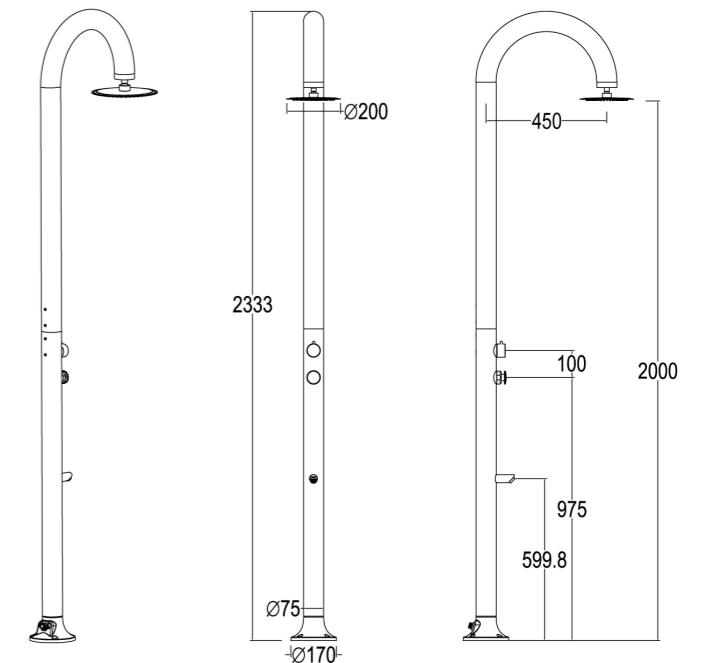

## LUNA-TIMER-P-BIANCA

8025431152922

**MATERIALE ALLUMINIO**  
ESTRUSO AA 6063  
**MATERIAL EXTRUSION**  
ALUMINUM AA 6063

**UGELLI ANTICALCARE**  
**ANTISCALE NOZZLES**

**PESO 8 KG**  
**WEIGHT 8 KG**

**INCLUDE UNA SACCA**  
**DI PROTEZIONE**  
**INCLUDES A**  
**PROTECTION BAG**

**SINED IN ESCLUSIVA MONDIALE!**  
**DOBPIO INGRESSO ACQUA**  
**LATERALE O INFERIORE**

**SINED WORLD WIDE EXCLUSIVE!**  
**DOUBLE WATER INLET**  
**SIDE OR BOTTOM**

**ACQUA FREDDA**  
**COLD WATER**

**GETTO D'ACQUA**  
**VERTICAL**  
**WATER JET**  
**VERTICAL**

**PRODOTTO IN DUE**  
**PARTI. SCATOLA FACILE DA**  
**MANEGGIARE**  
**PRODUCT IN TWO**  
**PARTS EASY-TO-HANDLE**  
**BOX**

(mm)

## EN

White Aluminium Timed Shower. Supplies Cold Water Only, with Flow Regulating Mixer and Foot Wash. Dual Water Connection, Side and Bottom. For indoors and outdoors. Ideal For Intensive Use With Great Water Saving.