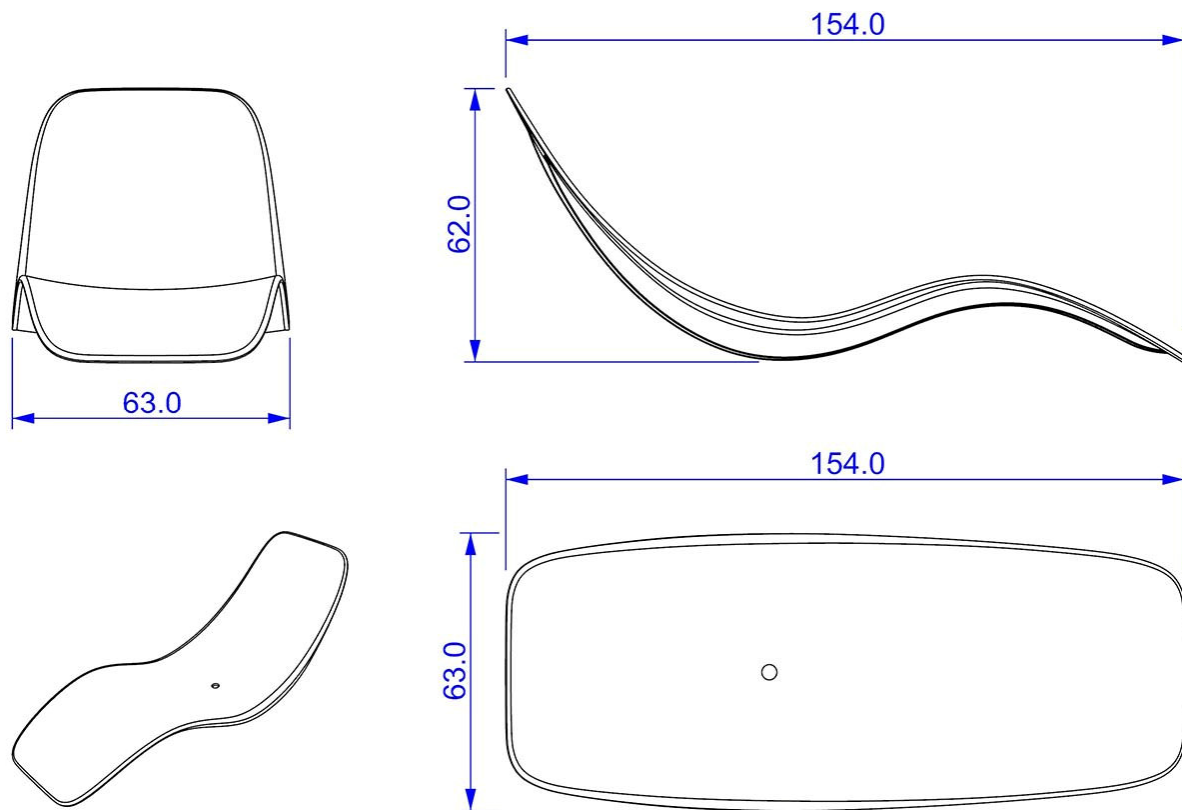

For more information, contact: SINED ITALIA Press Office email: denis.gottifredi@sineditalia.com – info@sineditalia.com Phone: IT (+39) 0221117815 IT (+39) 3357600875

Press Office SINED SPAIN Phone: ES (+34) 664 66 64 26 ES (+34) 664 66 64 28

ES (+34) 937 37 97 20

EN/FR (+39) 3425447140

WhatsApp +393357600875

Sined VO SLU / Avenida Diagonal, 413 5º 2ª – 08008 Barcellona (ES) / NIF B42784397 / Copyright SINED VO SL 2023.M.P.C. Srl – Via Tortona 21 20144 Milano – P.IVA IT 11811400156